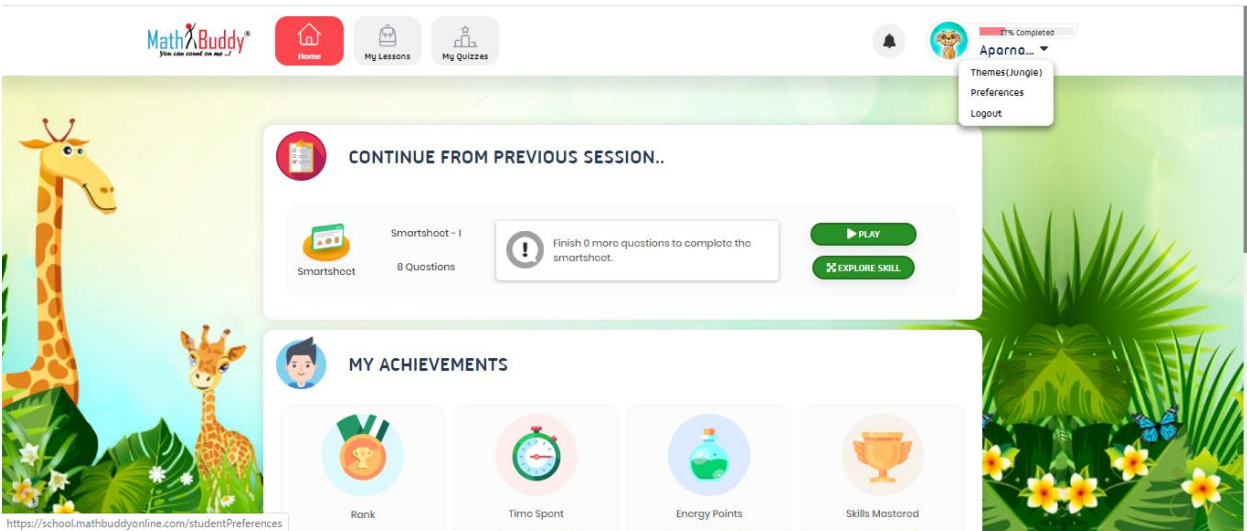

How to change and manage your Password?

Change your password here: