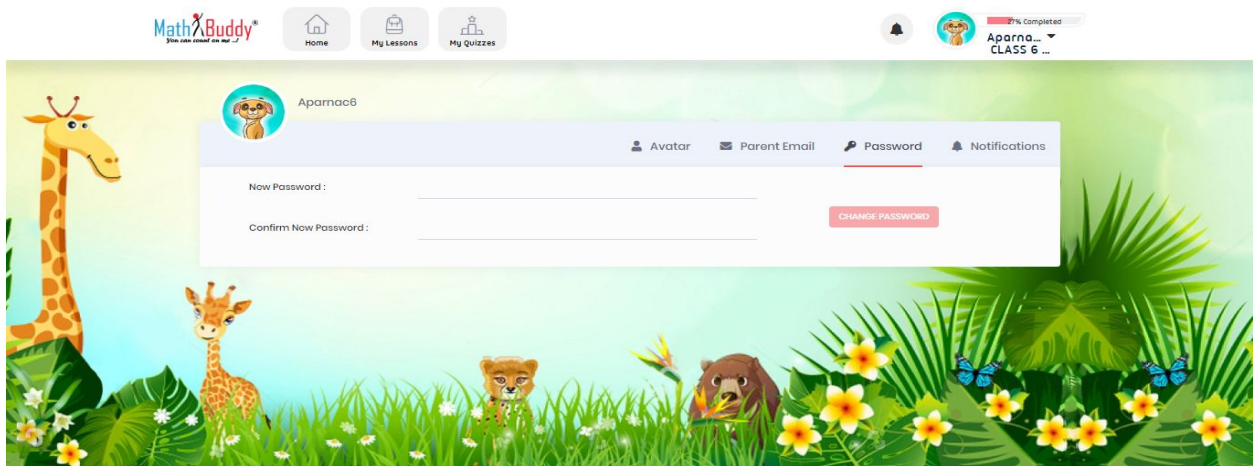

That's it!

Now, if you forget your password next time you login, you can click on "Forgot Password".

You will be asked to provide your username: