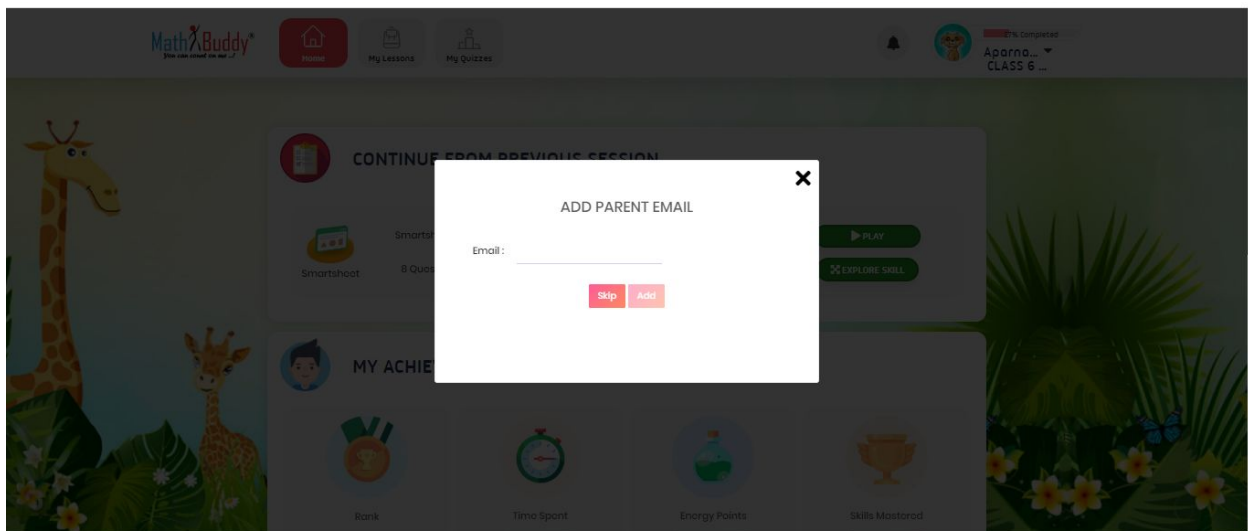

How to change and manage your Password?

Dear Parent,

Welcome to Math Buddy!

Login and enter your Email Id

Once you login, you will be prompted to enter Parent Email. Enter your email address without fail because this is required to access your child's account in case you forget the password. If you miss this, you can update your email address in the Preferences section.